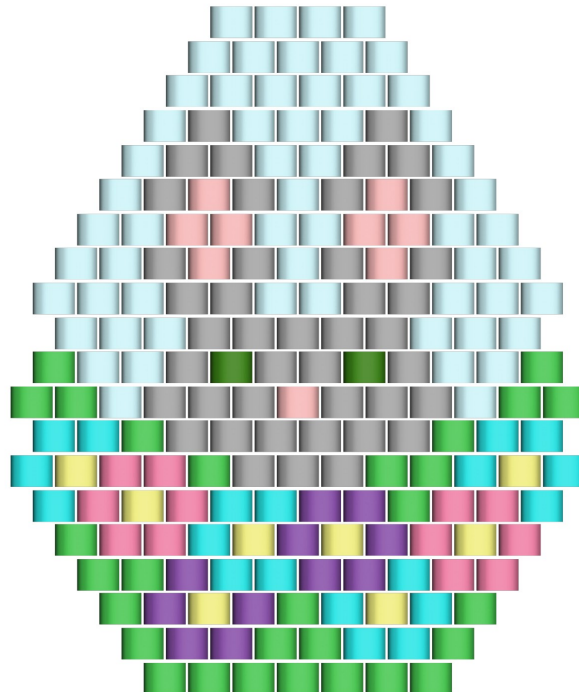

# Easter Brick Stitch Patterns

The Bead Shop (Nottingham) Ltd

7 Market Street, Nottingham, NG1 6HY

[www.mailorder-beads.co.uk](http://www.mailorder-beads.co.uk)

[info@mailorder-beads.co.uk](mailto:info@mailorder-beads.co.uk)